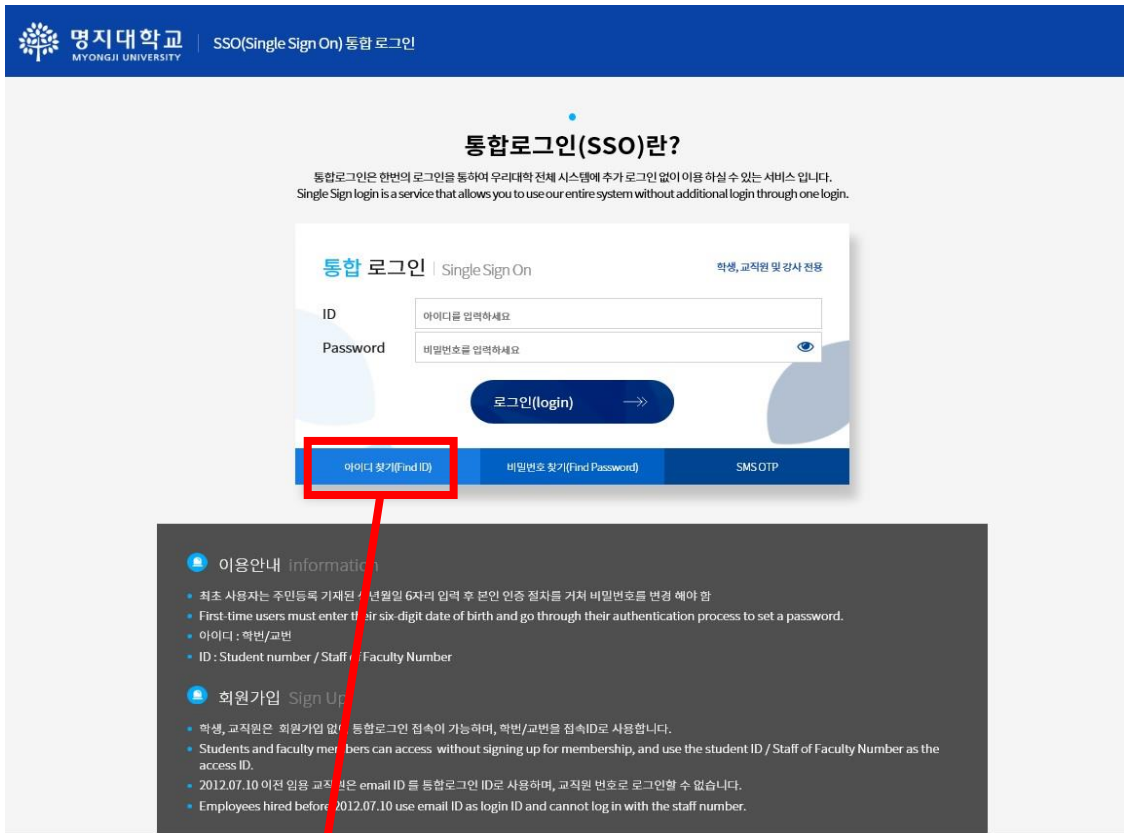

Steps to Check Student ID No., Graduate School

Step 1

Visit <http://myiweb.mju.ac.kr>

※ Please insert your name in the order of your family name – given name, according to your passport, in all CAPITAL letters.