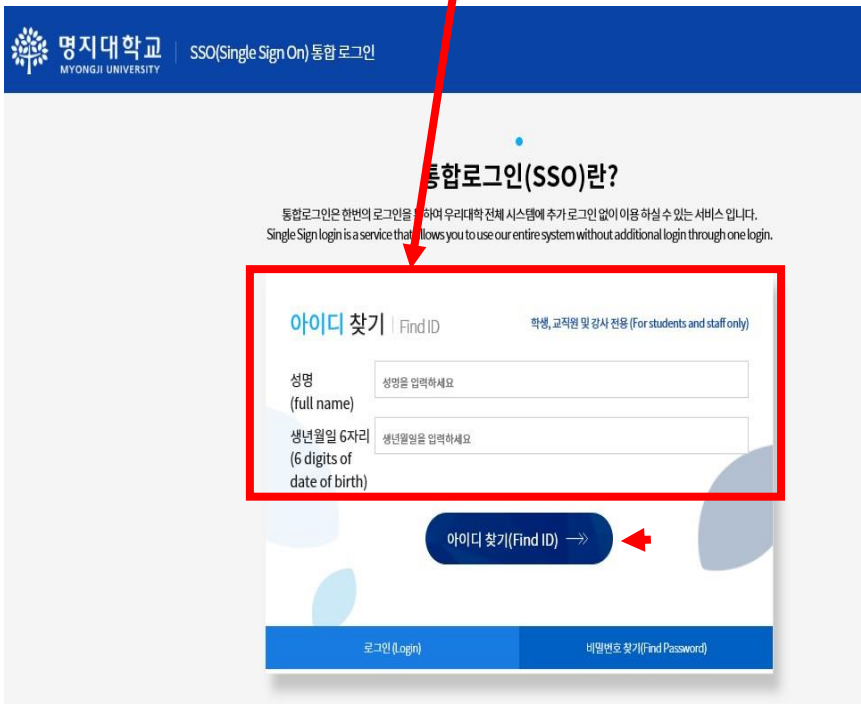

Steps to Check Student ID No., Graduate School

Step 1

Visit <http://myiweb.mju.ac.kr>

※ Please insert your name in the order of your family name – given name, according to your passport, in all CAPITAL letters.